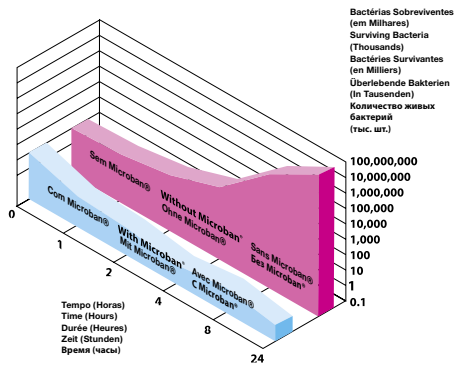

ЗАЩИТА MICROBAN® ВСТРАИВАЕТСЯ НЕПОСРЕДСТВЕННО В СОСТАВ ПЛИТКИ НА ЭТАПЕ ПРОИЗВОДСТВА: КОГДА БАКТЕРИИ ПОПАДАЮТ НА ОБРАБОТАННУЮ ПОВЕРХНОСТЬ, ТЕХНОЛОГИЯ MICROBAN® РЕАГИРУЕТ, БЛОКИРУЯ МЕТАБОЛИЗМ БАКТЕРИЙ. БАКТЕРИИ ПЕРЮТ СПОСОБНОСТЬ К РАЗМНОЖЕНИЮ, УМИРАЮТ И ИХ ЖИЗНЕННЫЙ ЦИКЛ ПРЕРЫВАЕТСЯ.

In addition, Microban® technology is active 24 hours a day, guaranteeing continuous protection day and night, keeping tiles more hygienic in between cleans.

Unlike disinfectants, which provide an instantaneous solution, but one that is not long-lasting, Microban® guarantees a durable solution, providing continuous action against bacteria throughout the entire life cycle of the product.

Contrairement aux désinfectants qui apportent une solution instantanée, mais non durable, Microban® garantit une solution durable, assurant une action permanente contre les bactéries tout au long du cycle de vie du produit.

КРОМЕ ТОГО, ДЕЙСТВУЯ 24 ЧАСА В СУТКИ, ТЕХНОЛОГИЯ MICROBAN® ГАРАНТИРУЕТ НЕПРЕРЫВНУЮ ЗАЩИТУ ПЛИТКИ ДНЕМ И НОЧЬЮ, А ТАКЖЕ ПОДДЕРЖИВАЕТ ГИГИЕНУ В ПЕРИОД МЕЖДУ УБОРКАМИ. В ОТЛИЧИЕ ОТ ДЕЗИНФИЦИРУЮЩИХ СРЕДСТВ, КОТОРЫЕ ДАЮТ БЫСТРЫЙ, НО НЕДОЛГОВЕЧНЫЙ ЭФФЕКТ, ТЕХНОЛОГИЯ MICROBAN® НЕПРЕРЫВНО БОРЕТСЯ С БАКТЕРИЯМИ НА ПРОТЯЖЕНИИ ВСЕГО ЖИЗНЕННОГО ЦИКЛА ИЗДЕЛИЯ.