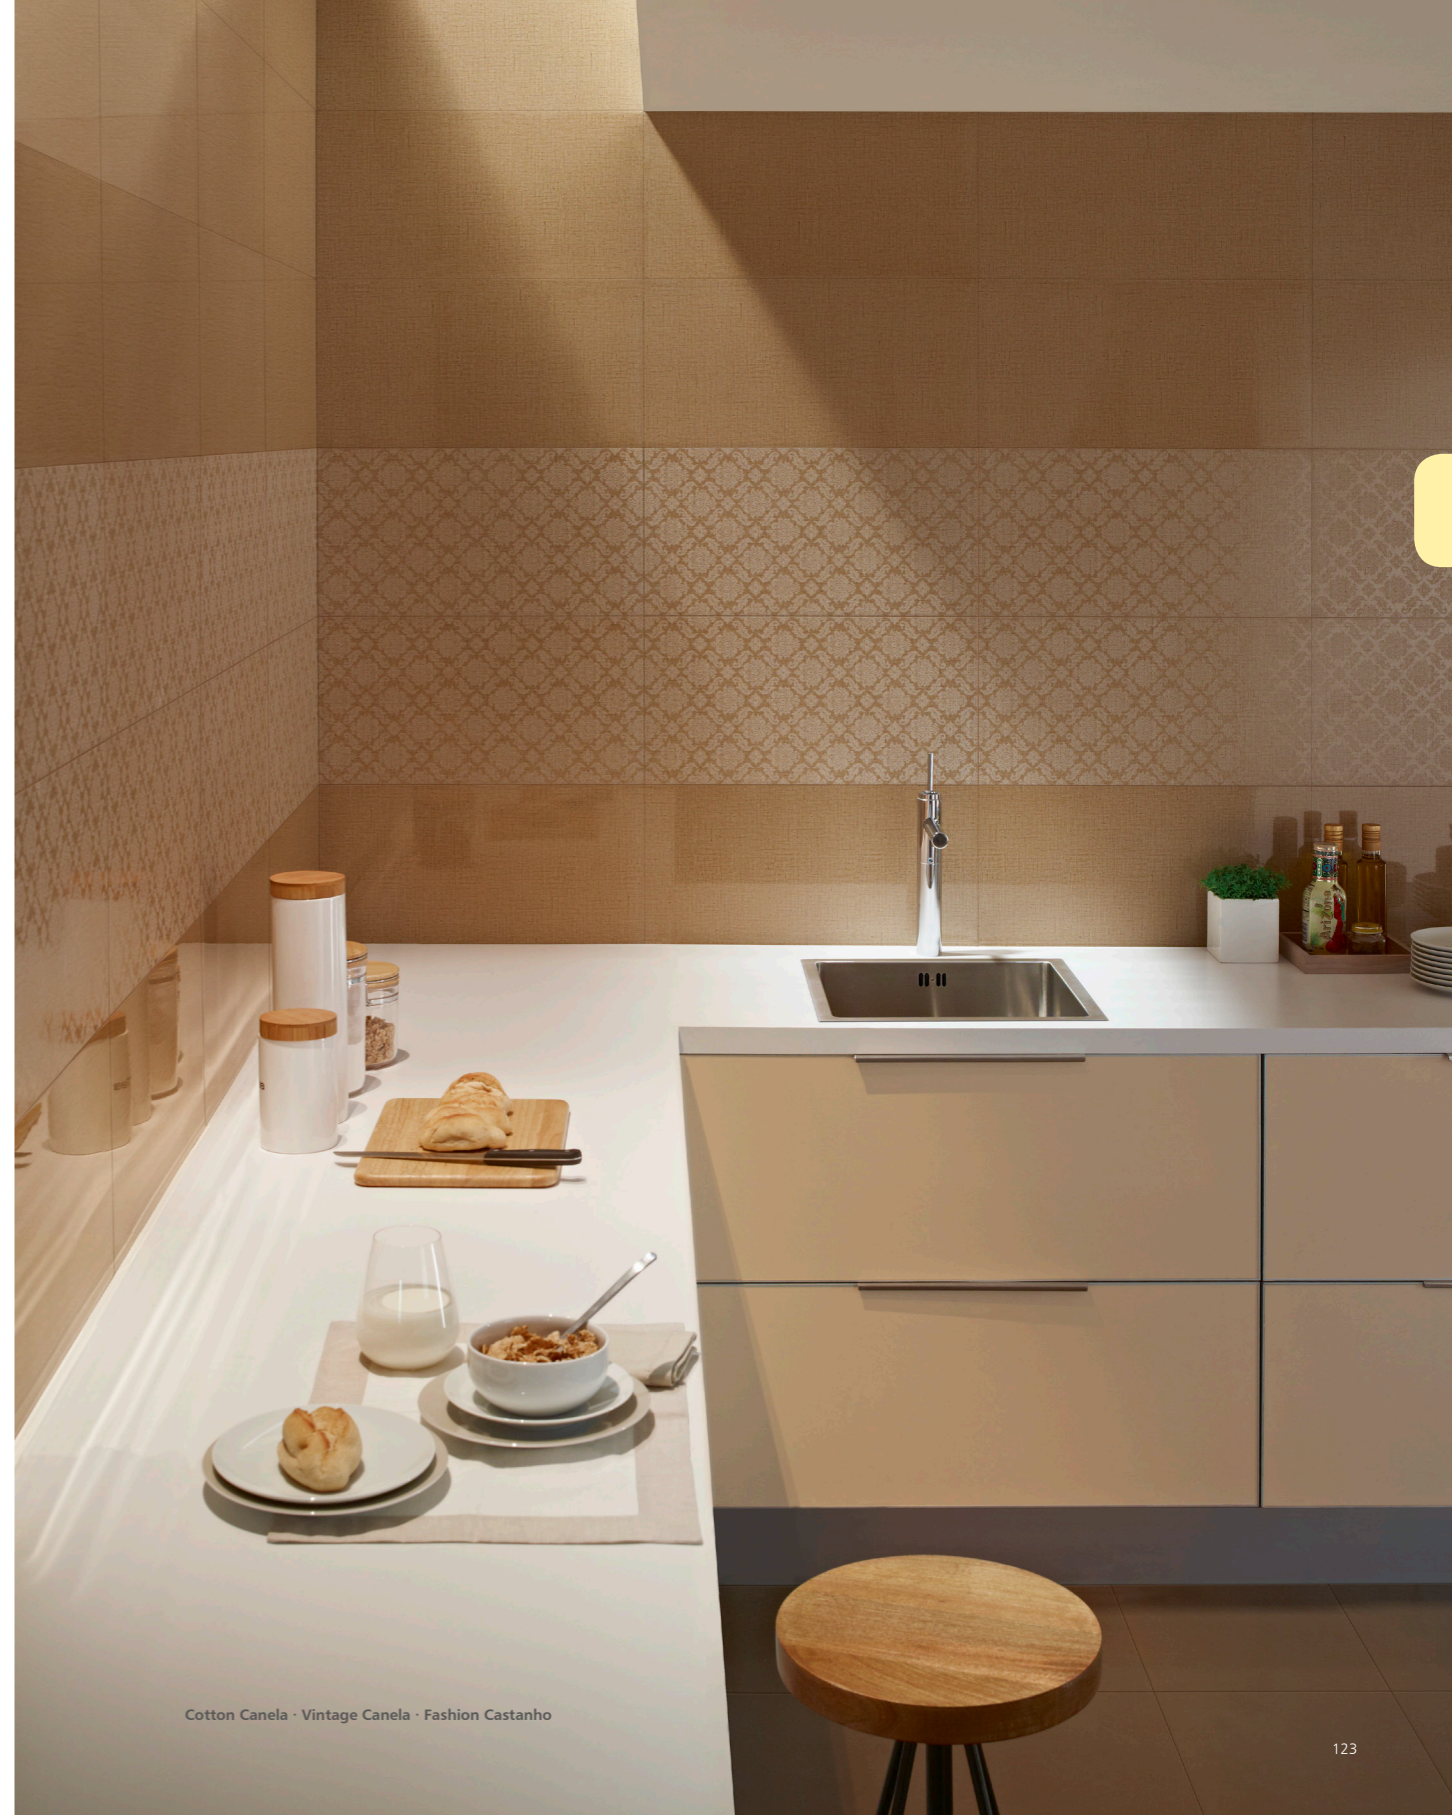

Cotton Canela · Vintage Canela · Fashion Castanho